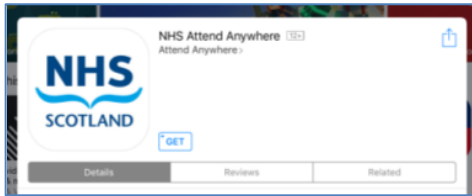

A guide to installing and using the NHS attend anywhere app using an ipad or an iphone

using your ipad or iphone

tap the app store picture

Q Search

tap search

Q nhs attend anywhere

type in 'nhs attend anywhere'

Search

tap blue search button

tap 'get'

tap 'install'

your password is sometimes required

tap 'open'

press the home button
to go back to the start