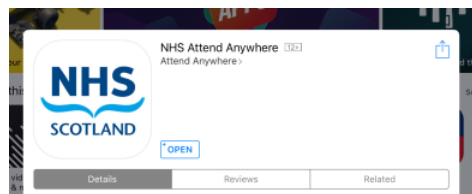

Search

tap blue search button

tap 'get'

tap 'install'

your password is sometimes required

tap 'open'

press the home button
to go back to the start