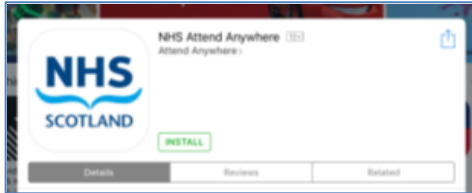

A guide to installing and using the NHS attend anywhere app using an ipad or an iphone

using your ipad or iphone

tap the app store picture

Q Search

tap search

Q nhs attend anywhere

type in 'nhs attend anywhere'

Search

tap blue search button

tap 'get'

tap 'install'

your password is sometimes required

tap 'open'

press the home button
to go back to the start